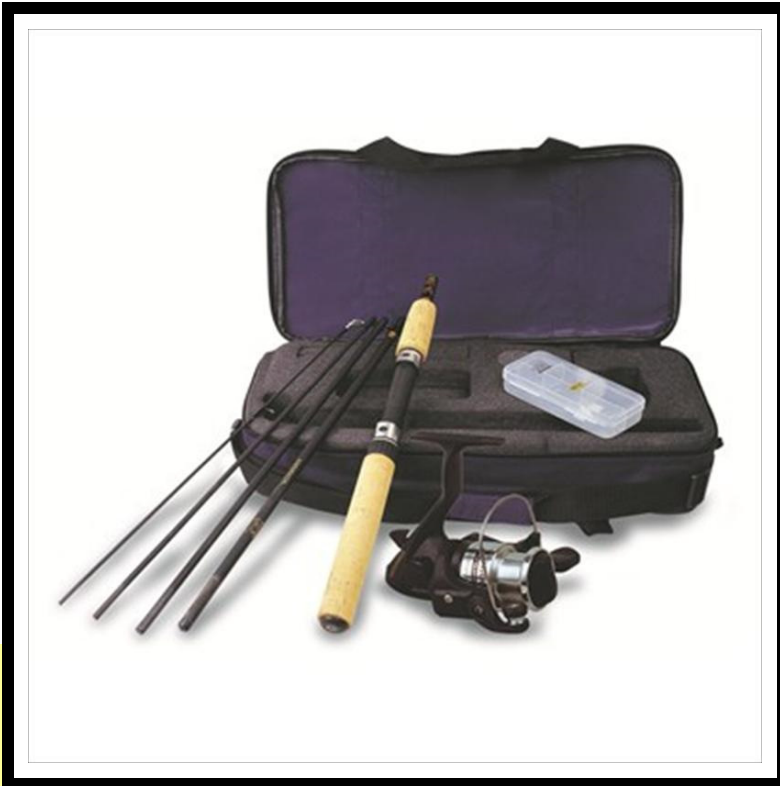

Okuma Voyager

Description: Compact and easy to carry, the Okuma Voyager Travel Kit has everything you need for casual fishing while camping and hiking. The kit includes a six-foot graphite composite rod with a comfortable cork grip, ceramic guide inserts, stainless steel hooded reel seats, a ball bearing drive system, a corrosion-resistant aluminum spool, and a soft-sided carry case.

Model# VS-605-20

Retail: $49.99