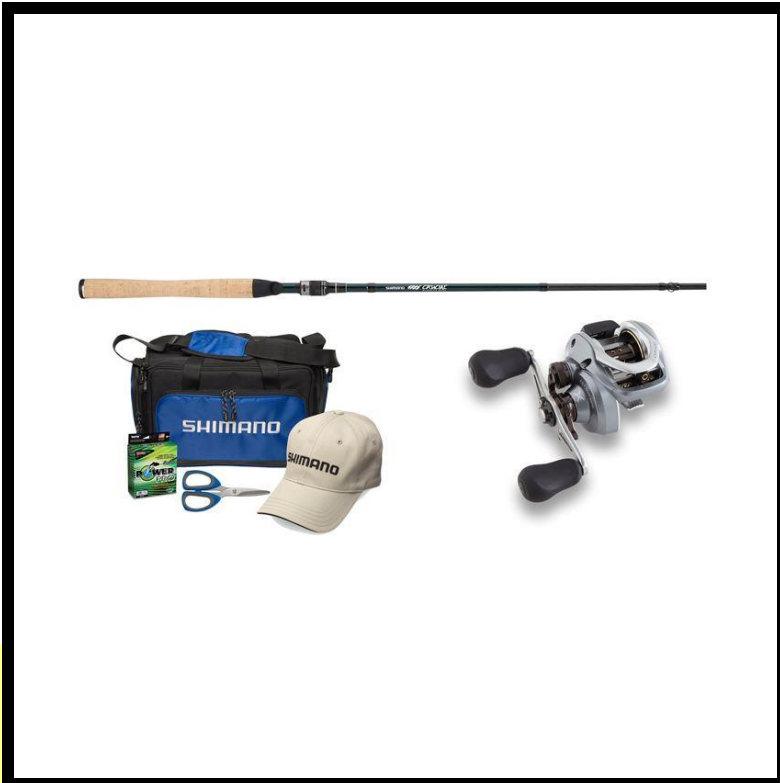

Shimano Curado Bait Cast Rod/Reel Kit With Tools

Description: The Curado Bait Cast Kit is the one-stop shop for a serious fisherman. This exclusive package includes a Curado baitcasting reel, Crucial 6'8" MH casting rod, tackle bag in Navy, Shimano hat, Power Pro 150 yds/20lb fishing line and Brutus 5" scissors with sheath. From an angling perspective, every individual who has owned & enjoyed using Shimano tackle has a reason to thank a Japanese visionary named Shozaburo Shimano, who in 1921 declared "I aim to make Shimano's products the best in Kansai, then the best in Japan, & finally the best in the world."

Model# PCU2ICRC68MHBHLT

Retail: $440.94