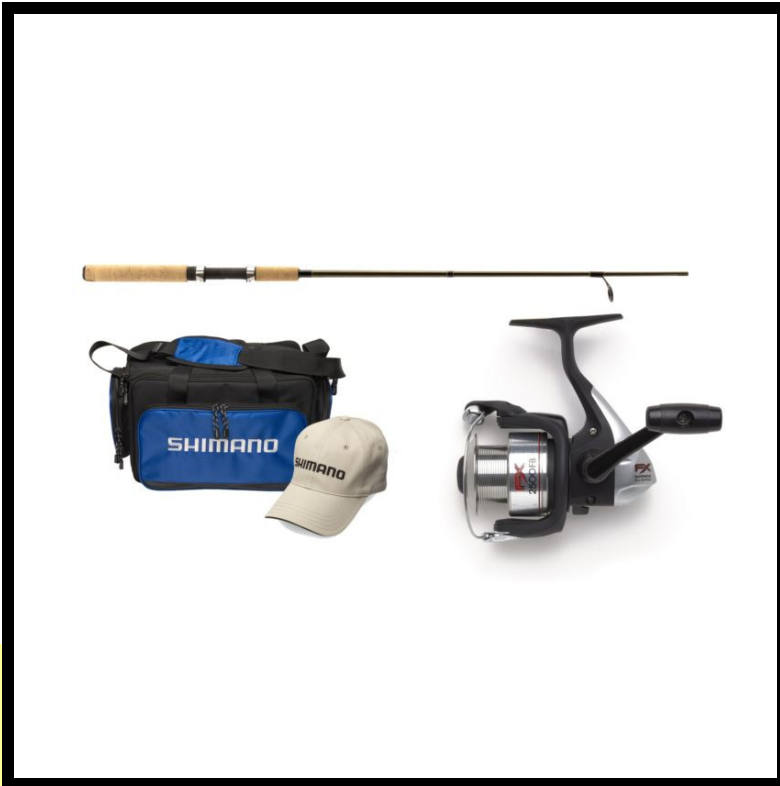

Model# PD951B

Retail: \$99.99

Shimano Fx Spin Cast Rod/Reel Kit

Description: Elite exclusive Fx Spin Cast Rod/Reel Kit is perfect for the beginner fisherman! This kit includes FX front drag spinning reel, the 6' Solara spinning rod, tackle bag, & a Shimano logo hat. The FX reel uses a front-drag system & offers Propulsion Line Management System, Varispeed Oscillation, & Dyna-Balance, all of which help fight & land fish. The Solara series of rods are designed to be ideal tools for new anglers to learn the art. The rods are built from fiberglass & feature cork handles. Tackle bag & hat are fishing essentials! Time to get geared up!