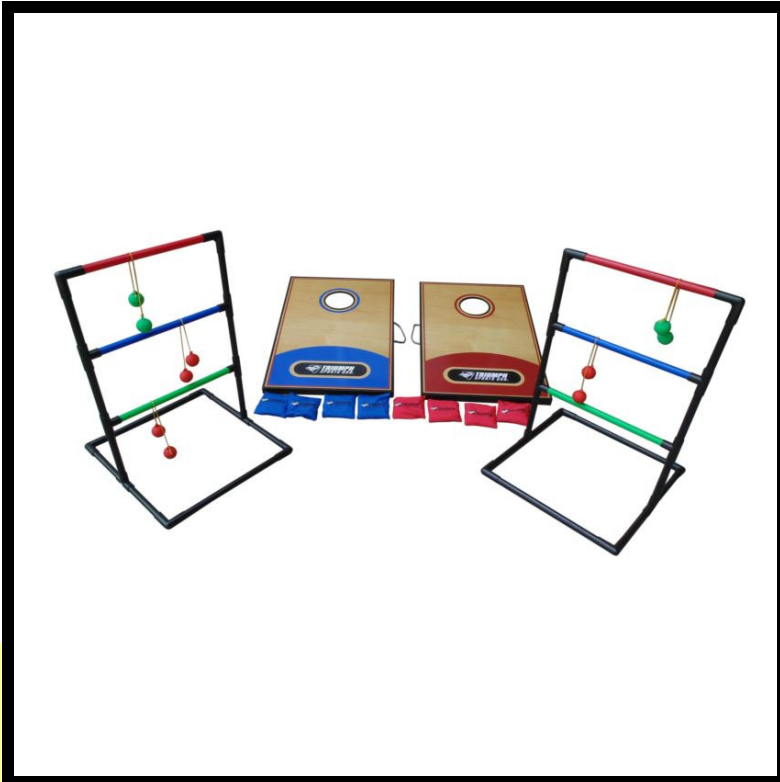

Model# 333208

Retail: \$129.95

Triumph Sports USA

Triumph Sports - Tournament Bag Toss & Ladder Toss

Description: This 2 in 1, Tournament Bean Bag and Ladder Toss game can be taken along on any outdoor adventure for hours of fun, from backyard BBQs to camping trips to tailgating at the big game. For Bean Bag Toss, teams or individual players take turns tossing the bean bags toward the target on the opposite board in order to score the most points. Ladder Toss is simple. Toss your bolas so that they land on one of the rungs of the ladder. With 2 games in 1, the fun is endless.