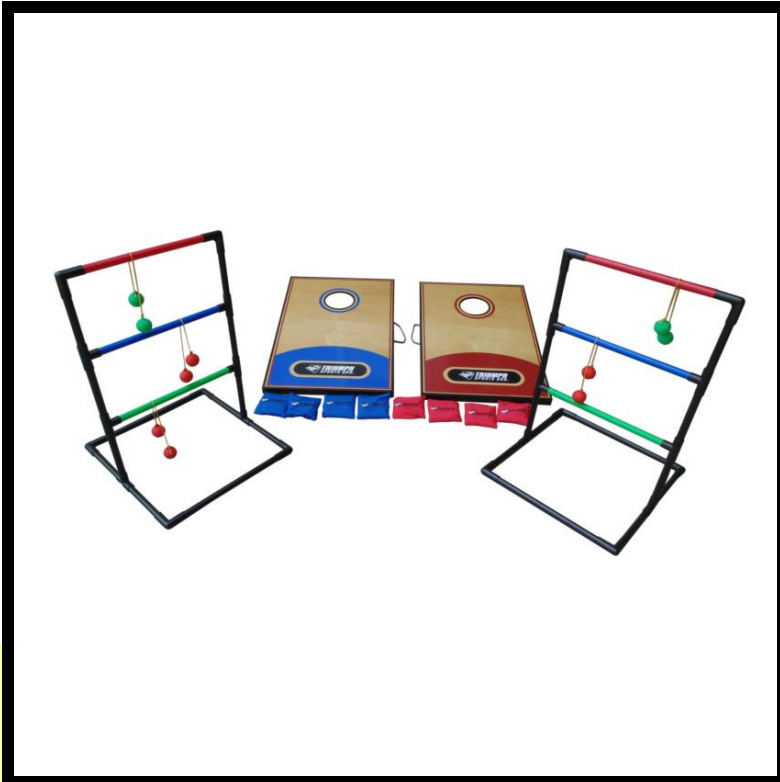

Model# 19311

Retail: \$99.99

Body-Solid 20lb Dark Blue Medicine Ball

Description: Wrap a total conditioning routine into a tight little ball with the BSTMB20 20lb medicine ball. The ball's in your court for upper body, lower body and core exercises. Body Solid Tools Medicine Balls add resistance to a variety of exercises and can be used to activate and strengthen core muscles that can be difficult to target during traditional training routines. Body Solid adds a textured grip and adjustable air pressure to bring modern functionality and flexibility to time-tested medicine ball exercises.

Model# BSTMB20

Retail: \$102.00

Triumph Sports USA

Triumph Sports - Tournament Bag Toss & Ladder Toss

Description: This 2 in 1, Tournament Bean Bag and Ladder Toss game can be taken along on any outdoor adventure for hours of fun, from backyard BBQs to camping trips to tailgating at the big game. For Bean Bag Toss, teams or individual players take turns tossing the bean bags toward the target on the opposite board in order to score the most points. Ladder Toss is simple. Toss your bolas so that they land on one of the rungs of the ladder. With 2 games in 1, the fun is endless.