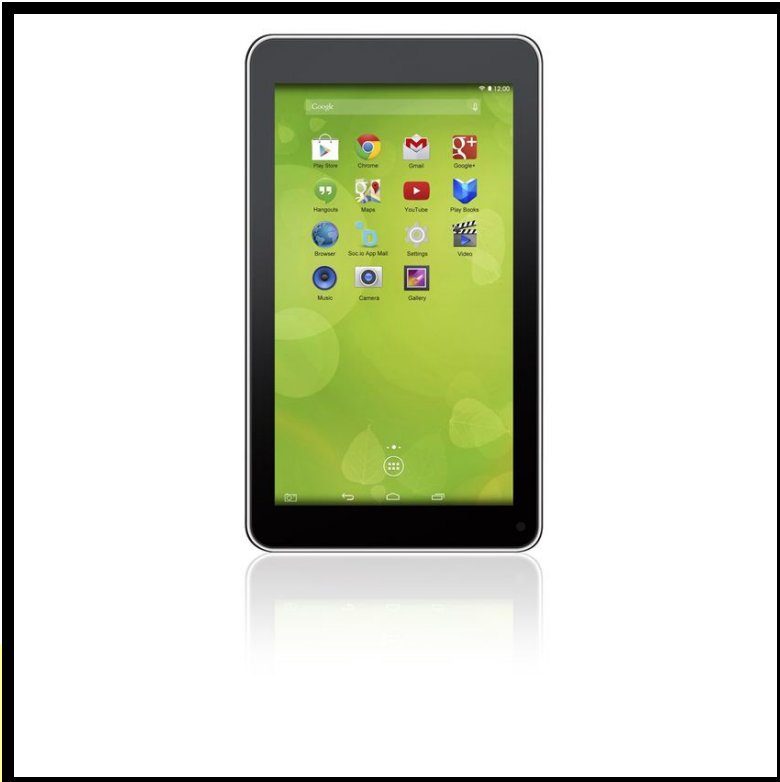

Model# PWRU5072 001

Retail: \$110.00

GPX 9" Portable DVD Player w/Swivel Screen

Description: Portable Cinema - The beautiful 9" LCD screen swivels and folds down, transforming this DVD player into a compact tablet. Plug in a thumb drive or SD card to listen to music and view photos. On-The-Go Power - Plug in at home or in the car with the incl. AC and DC adapters. Watch movies anywhere with the built-in rechargeable battery.

Model# PD951B

Retail: \$99.99

Zeki

7" Quad Core Android Tablet, 8GB Built-in Memory, 1GB RAM

Description: Equipped with a powerful Quad core processor, Android's KitKat OS, and capacitive LCD touchscreen, the new 7" tablet from Zeki is a real workhorse in a light weight package. Whether it's right now or years from now, the front facing camera, expandable memory, and pre-installed Google Play Store app keep you relevant.