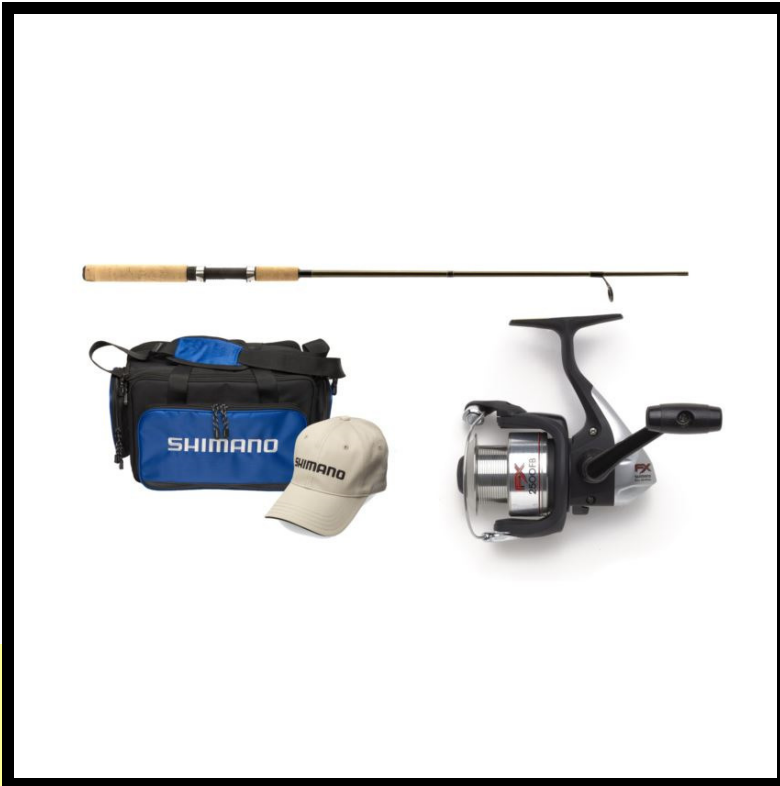

Model# GCB-900

Retail: \$103.85

Omaha Steaks The Ideal Business Gift

Description: Give the gift that's sure to impress with The Ideal Business Gift assortment from Omaha Steaks. This gourmet collection includes our legendary 2 (6 oz.) Filet Mignons and 2 (6 oz.) Top Sirloins, 4 (4 oz.) juicy Omaha Steaks Burgers, 4 (4 oz.) Boneless Chicken Breasts, 8 delicious Stuffed Baked Potatoes and a 6-inch decadent Chocolate Lover's Cake. It's a gift that is sure to be remembered throughout the year.

Description: Elite exclusive Fx Spin Cast Rod-Reel Kit is perfect for the beginner fisherman. This kit includes FX front drag spinning reel, the 6 foot Solara spinning rod, tackle bag, and a Shimano logo hat. The FX reel uses a front-drag system and offers Propulsion Line Management System, Varispeed Oscillation, and Dyna-Balance, all of which help fight and land fish. The Solara series of rods are designed to be ideal tools for new anglers to learn the art. The rods are built from fiberglass and feature cork handles. Tackle bag and hat are fishing essentials.