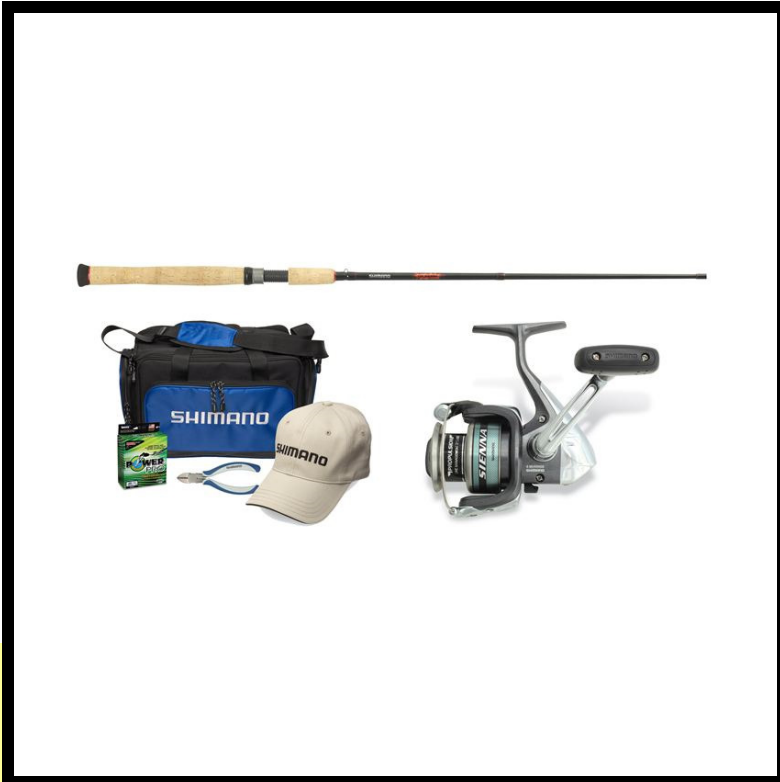

Shimano Sienna Spin Cast Rod/Reel Kit with Tools

Description: Sienna Spin Cast Kit includes the Sienna reel, Sojourn rod, Power Pro fishing line, 6" pliers, tackle bag in Navy, & a Shimano logo hat. This kit holds the essentials for a serious angler. Shimano combines high-end features & performance with careful craftsmanship. Sienna Reels may be the absolute best value to technology purchase you can make when it comes to quality spinning tackle! This reel is suited for large freshwater fish to inshore species. Also includes a custom looking, lightweight & durable 6'6" rod with newly designed reel seat.

Model# PSN25FDSJS66M2ABHL

Retail: $154.94