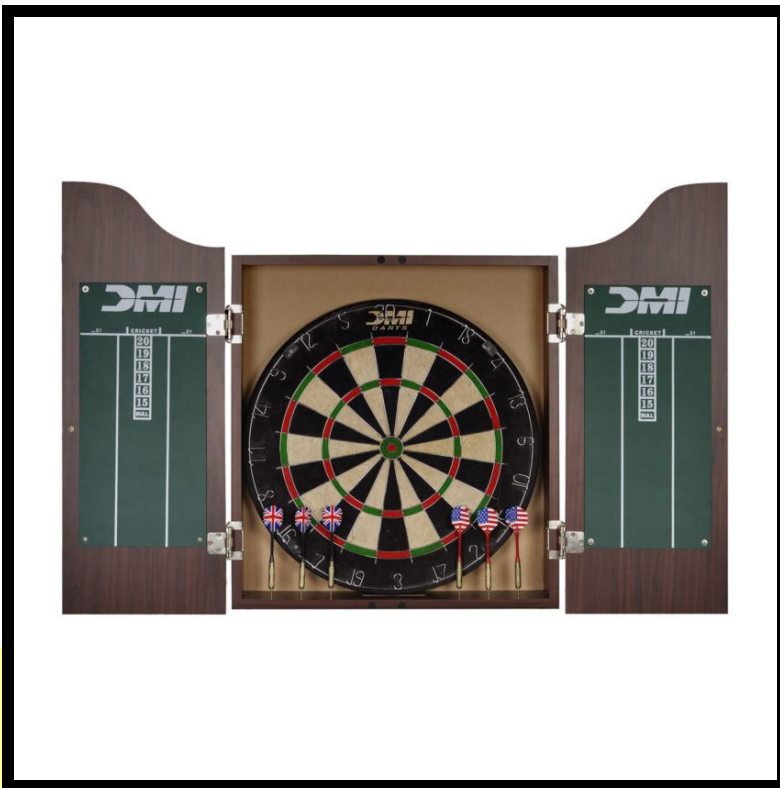

Accudart by Escalade Sports Accudart - Deluxe Dartboard Cabinet Set with Rosewood Finish

Description: Accudart Deluxe Dartboard Cabinet Set with Rosewood Finish features routed doors, door pulls, deluxe "self closing" doors with chrome hinges and finger joint frame construction. It includes an official 18" x 1.5" bristle dartboard and two sets of darts. Chalk scoreboards on the inside of each door allow for easy scoring.

Model# CABSETRW

Retail: $149.99