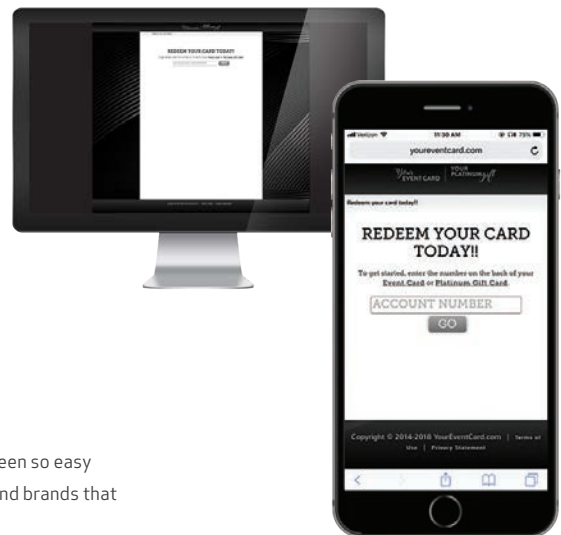

Baseline Framed Weekender
This Baseline Framed Weekender holds anything and quickly snaps open for easy packing and access to contents.

Your EVENTCARD

Perfect solution for **individual rewards**, **international destinations** or anywhere you want to **give the best!**

Interactive. Our custom website tailored just for you.

Dependable. We ship your order safely and on time.

Cost effective. Get the most for your customers.

Turnkey. Less stress, more results.

Motivate your customers by giving them the power to select a gift at their own leisure. Never has it been so easy to show your appreciation for the people you value. With a customizable website, a dedicated staff, and brands that turn heads —The Event Card is sure to be a hit at your next event.