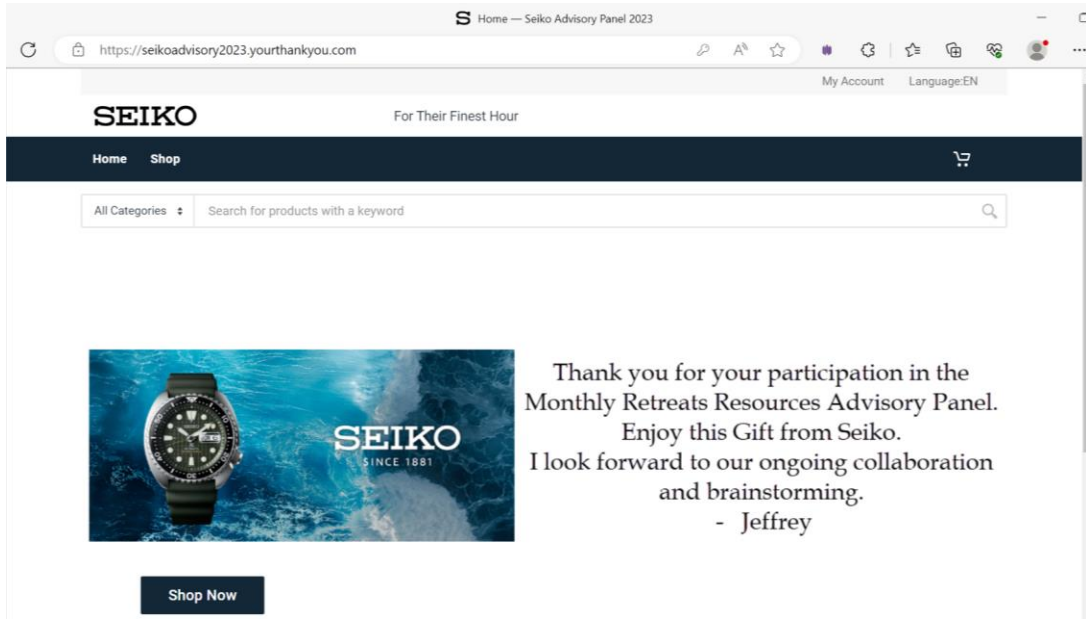

The Seiko Experience

Online Watch Selection

- _ Custom Log-in Page
- _ Customizable Welcome Page
- _ Curated Watch Selections based on Budget and Audience
- _ Easy viewing
- _ Simple Selection and Delivery
- _ Confirm

*The Seiko Experience
Simple as a few Clicks*

Log In

Welcome Page and Shop

*The Seiko Experience
Simple as a few Clicks*

View Options

SEIKO For Their Finest Hour

Home Shop 

All Categories ▾ Search for products with a keyword 